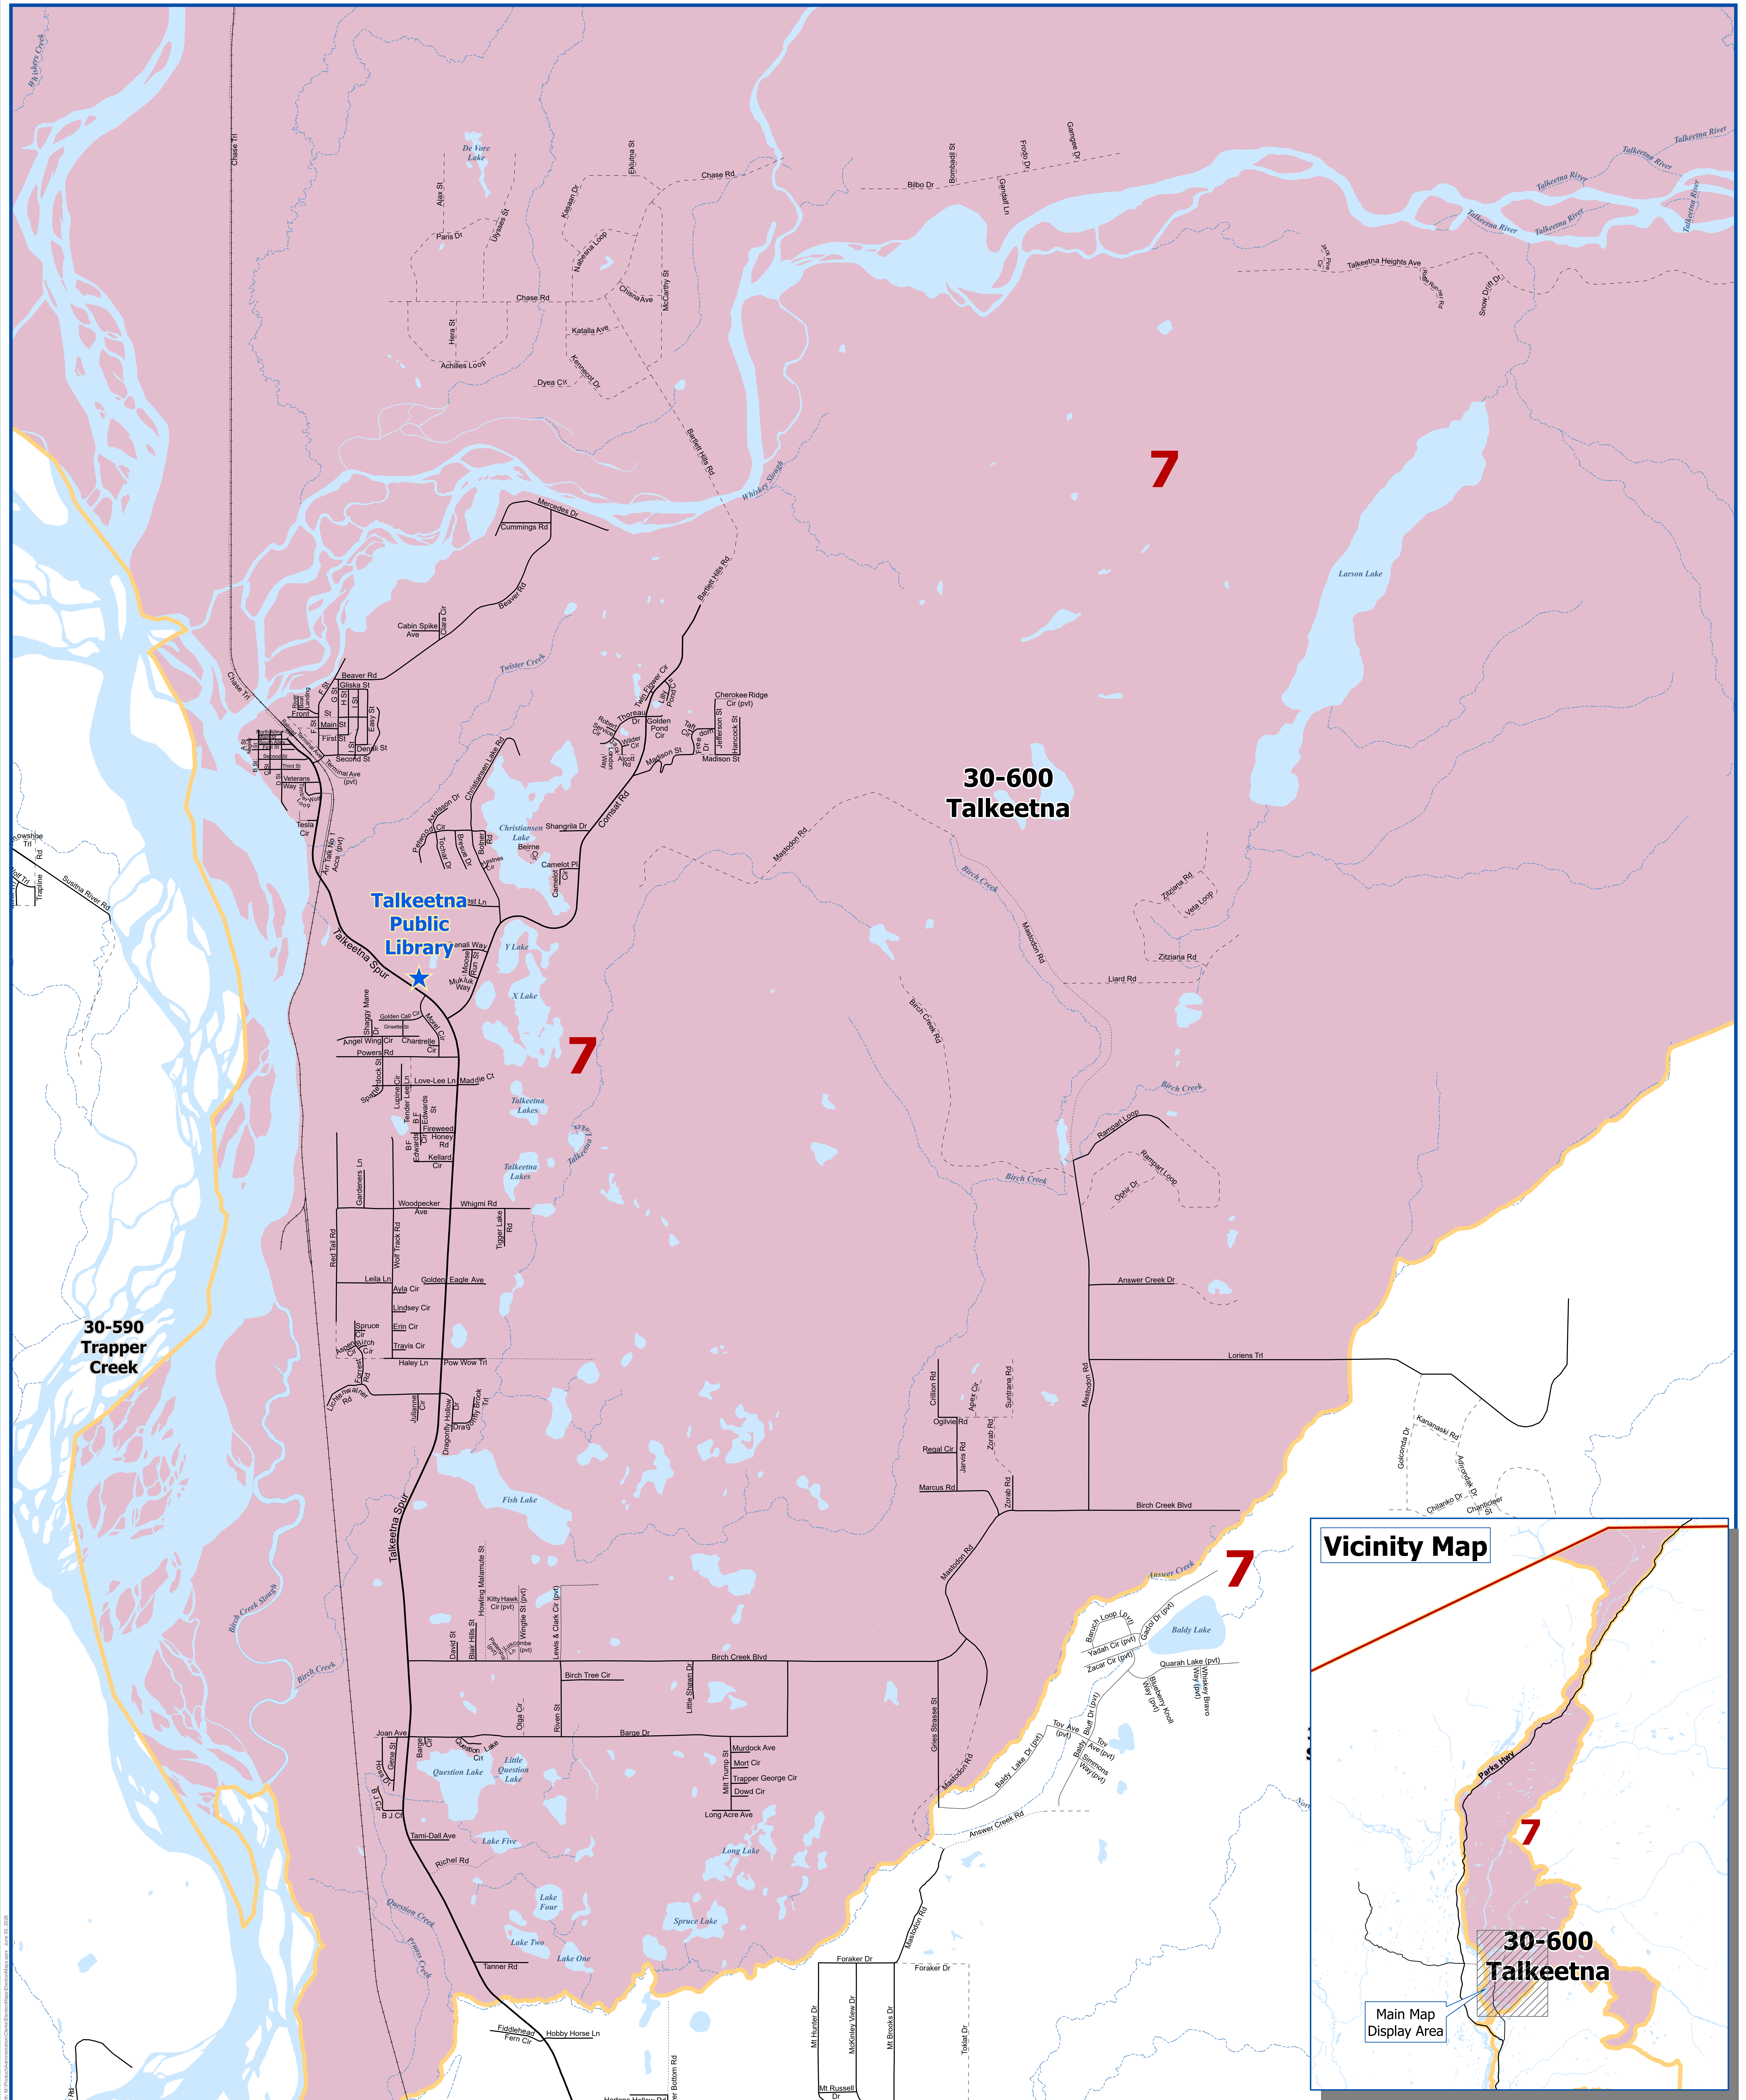

Matanuska-Susitna Borough Voting Precincts

- Polling Location
- City Boundaries
- Voting Precincts
- Assembly District Boundaries
- Matanuska Susitna Borough Boundary
- Highway
- Major
- Medium
- Minor
- Private
- Primitive
- Not Constructed
- Railroad
- Major Waterbodies
- Streams

Precinct # 30-600 Talkeetna
 Poll Location:
TALKEETNA PUBLIC LIBRARY
 24645 S. Talkeetna Spur

Prepared by MSB
 IT Department - GIS Division
 Data Sources: Matanuska-Susitna Borough,
 State of Alaska Division of Elections
 June 2026