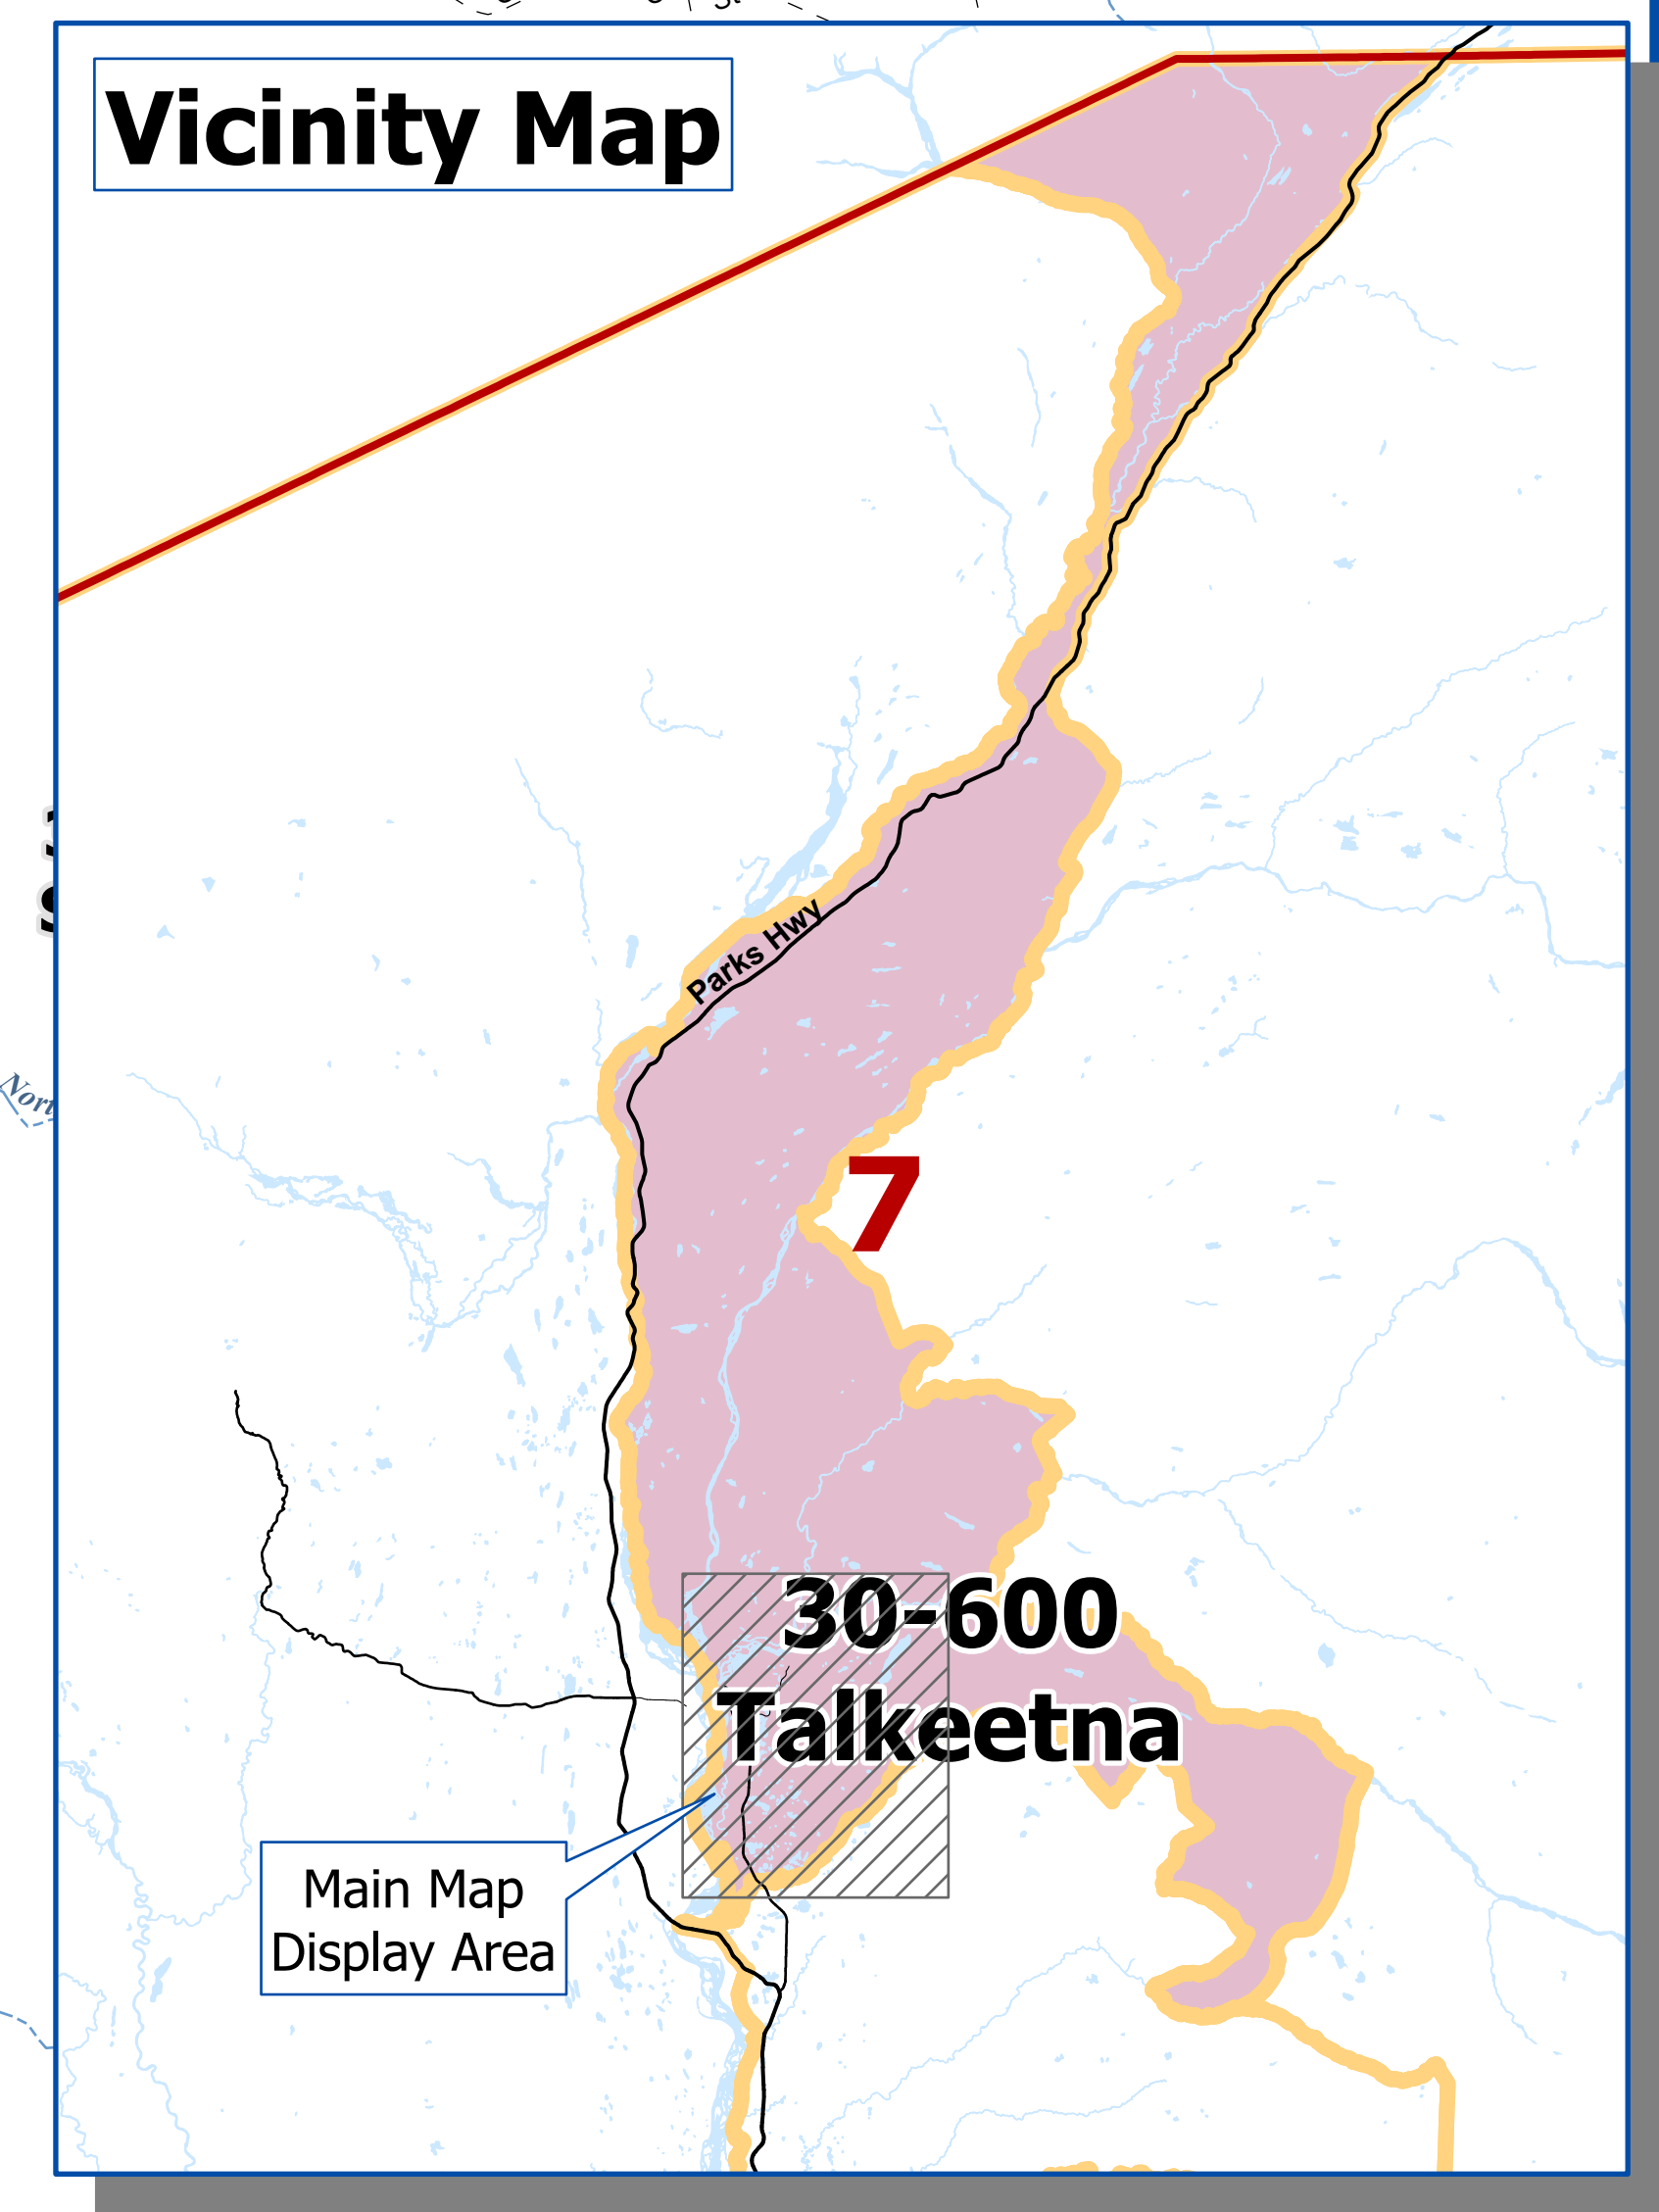

Matanuska-Susitna Borough Voting Precincts

- Polling Location
- City Boundaries
- Voting Precincts
- Assembly District Boundaries
- Matanuska Susitna Borough Boundary
- Highway
- Major
- Medium
- Minor
- Private
- Primitive
- Not Constructed
- Railroad
- Major Waterbodies
- Streams

Precinct # 30-600 Talkeetna
 Poll Location:
TALKEETNA PUBLIC LIBRARY
 24645 S. Talkeetna Spur

Prepared by MSB
 IT Department - GIS Division
 Data Sources: Matanuska-Susitna Borough,
 State of Alaska Division of Elections
 June 2026